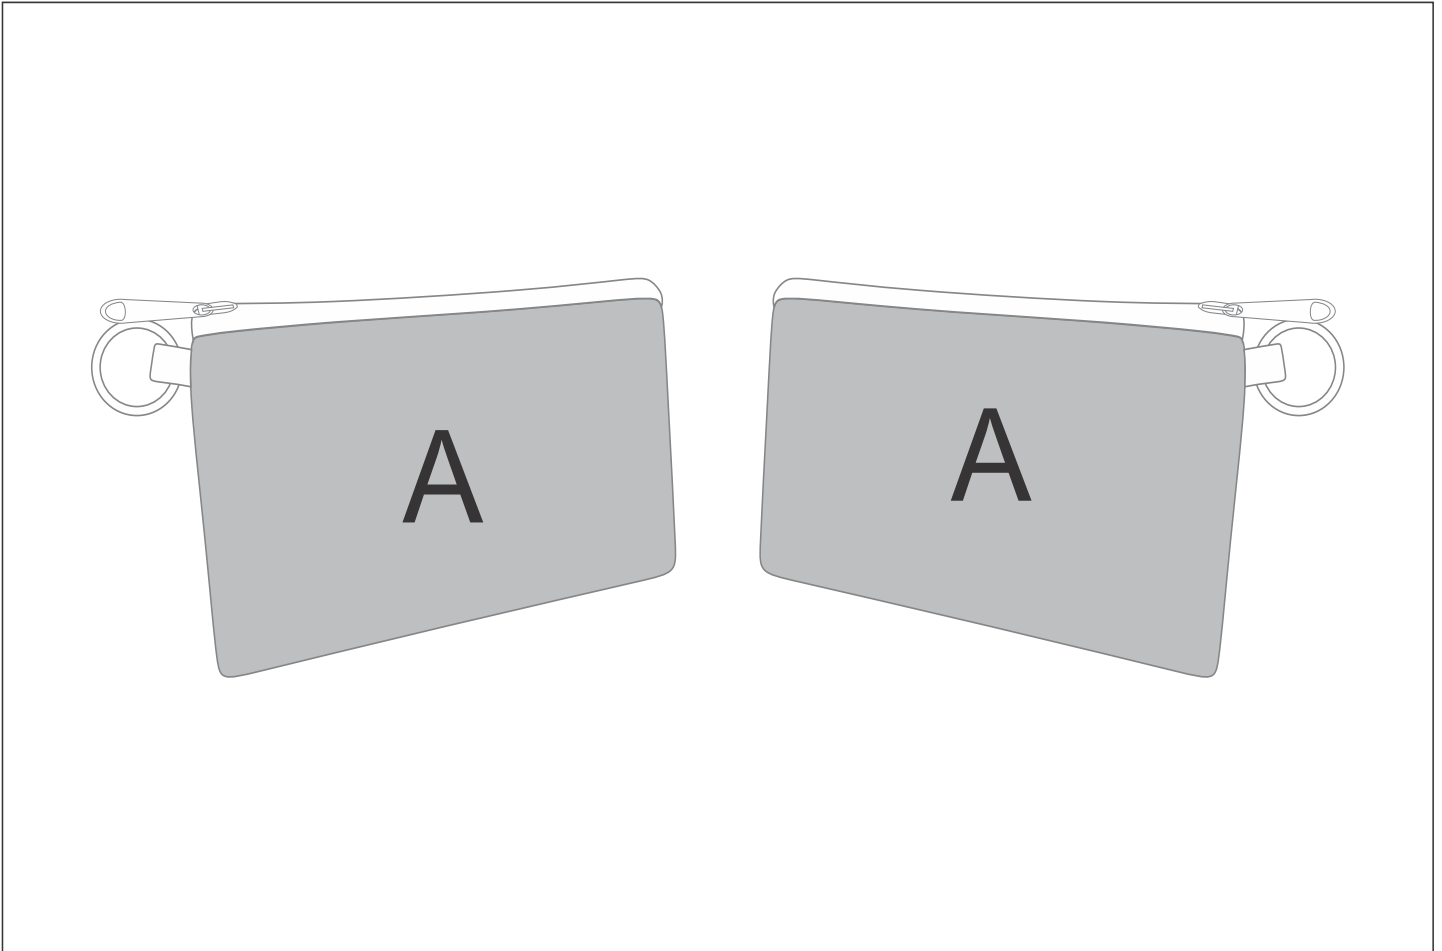

# BC-HP-64-G

Hoppla Tammy RPET Credit Card & Coin Purse

## Need to know:

Includes 1-Position Sublimation (setup fees apply)

- Please Note: We cannot guarantee 100% logo Alignment on all Brandable Panels.

## Branding Options:

Position	Branding Method (Branding Code)	No. of Colours	Dimension
A	Custom Sublimation A (CPSUB-A)	Full Colour	210mm wide x 250mm high